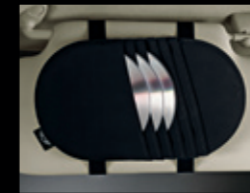

CD storage sleeve